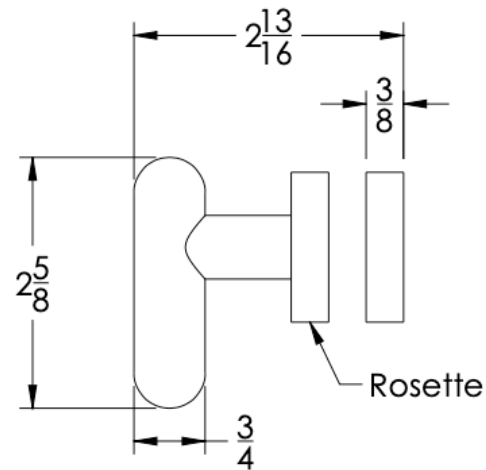

## FEATURES

- Premium 304 Grade Stainless Steel
- Solid Mount Construction
- Concealed Installation Hardware
- Solid End Cap provided for side opposite to the door for a seamless look

Single Knob shown  
with a Medium Rosette

No Rosette    Medium Rosette    Large Rosette  
(Dia 1 1/4")    (Dia 1 1/2")

No Rosette	Medium Rosette (Dia 1 1/4")	Large Rosette (Dia 1 1/2")
AIR-KNS-NR	AIR-KNS-MR	AIR-KNS-LR

FRONT

SIDE

TOP

No Rosette    Medium Rosette    Large Rosette  
(Dia 1 1/4")    (Dia 1 1/2")

**Installation Notes:** Center to center hole drilling dimension are same as mentioned in column. Diameter of glass hole for installation is 1/2".