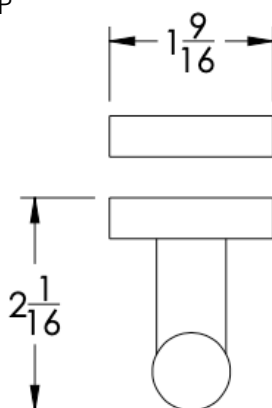

No Rosette    Medium Rosette    Large Rosette  
(Dia 1 1/4")    (Dia 1 1/2")

No Rosette	Medium Rosette (Dia 1 1/4")	Large Rosette (Dia 1 1/2")
AIR-KNS-NR	AIR-KNS-MR	AIR-KNS-LR

FRONT

SIDE

TOP

No Rosette    Medium Rosette    Large Rosette  
(Dia 1 1/4")    (Dia 1 1/2")

**Installation Notes:** Center to center hole drilling dimension are same as mentioned in column. Diameter of glass hole for installation is 1/2".

Standard hardware supplied can accommodate glass thicknesses 1/4" to 1/2". Please contact us for custom hardware in case glass thickness exceeds 1/2".

Dimensions in inches

NOTE: Dimensions subject to change without notice.