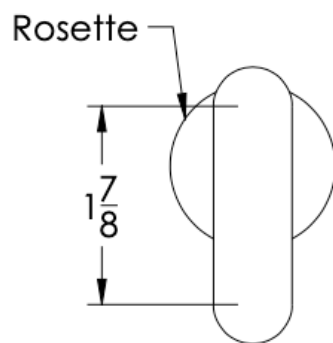

## FEATURES

- Premium 304 Grade Stainless Steel
- Solid Mount Construction
- Concealed Installation Hardware
- Solid End Cap provided for side opposite to the door for a seamless look

Single Knob shown  
with a Medium Rosette

No Rosette    Medium Rosette    Large Rosette  
(Dia 1 1/4")    (Dia 1 1/2")

No Rosette	Medium Rosette (Dia 1 1/4")	Large Rosette (Dia 1 1/2")
AIR-KNS-NR	AIR-KNS-MR	AIR-KNS-LR

FRONT

SIDE

TOP

No Rosette    Medium Rosette    Large Rosette  
(Dia 1 1/4")    (Dia 1 1/2")

**Installation Notes:** Center to center hole drilling dimension are same as mentioned in column. Diameter of glass hole for installation is 1/2".